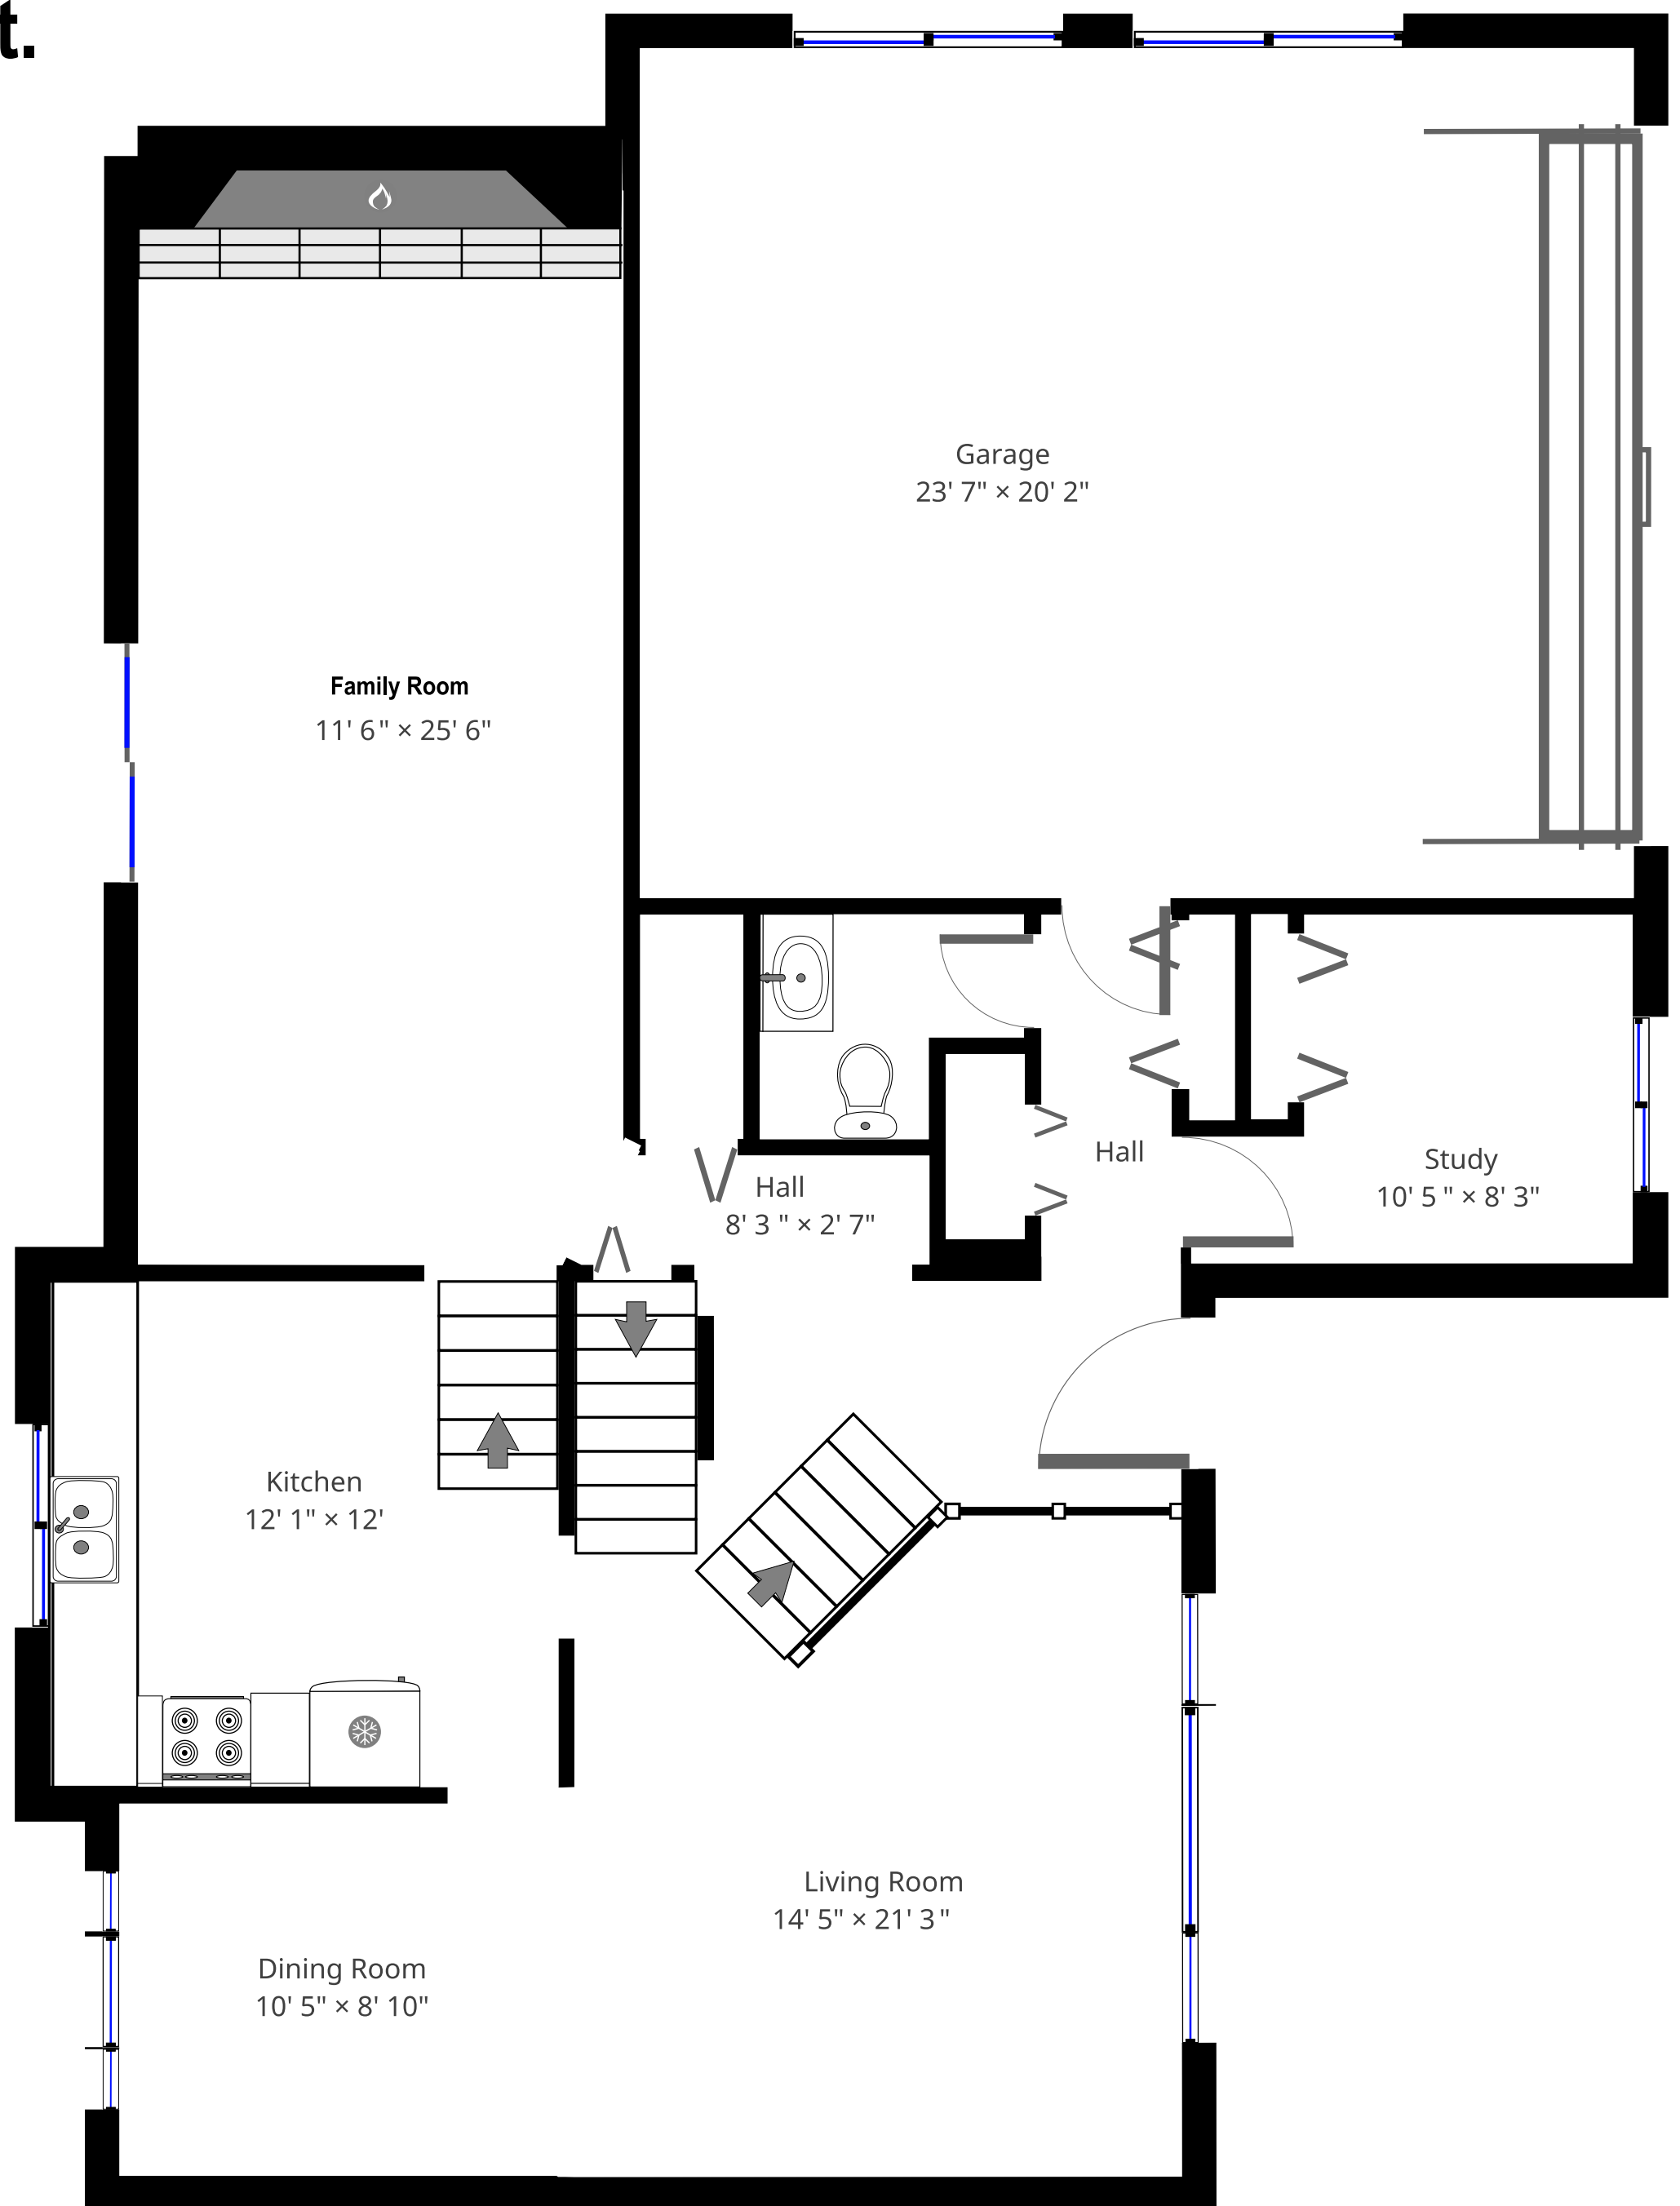

**3790 Copper Kettle Drive**  
**Inverary Ont.**  
**1470 Sq.ft.**  
**Main Floor**

0' 2' 4' 6' 8' 10' 1:71  
Page 3/4