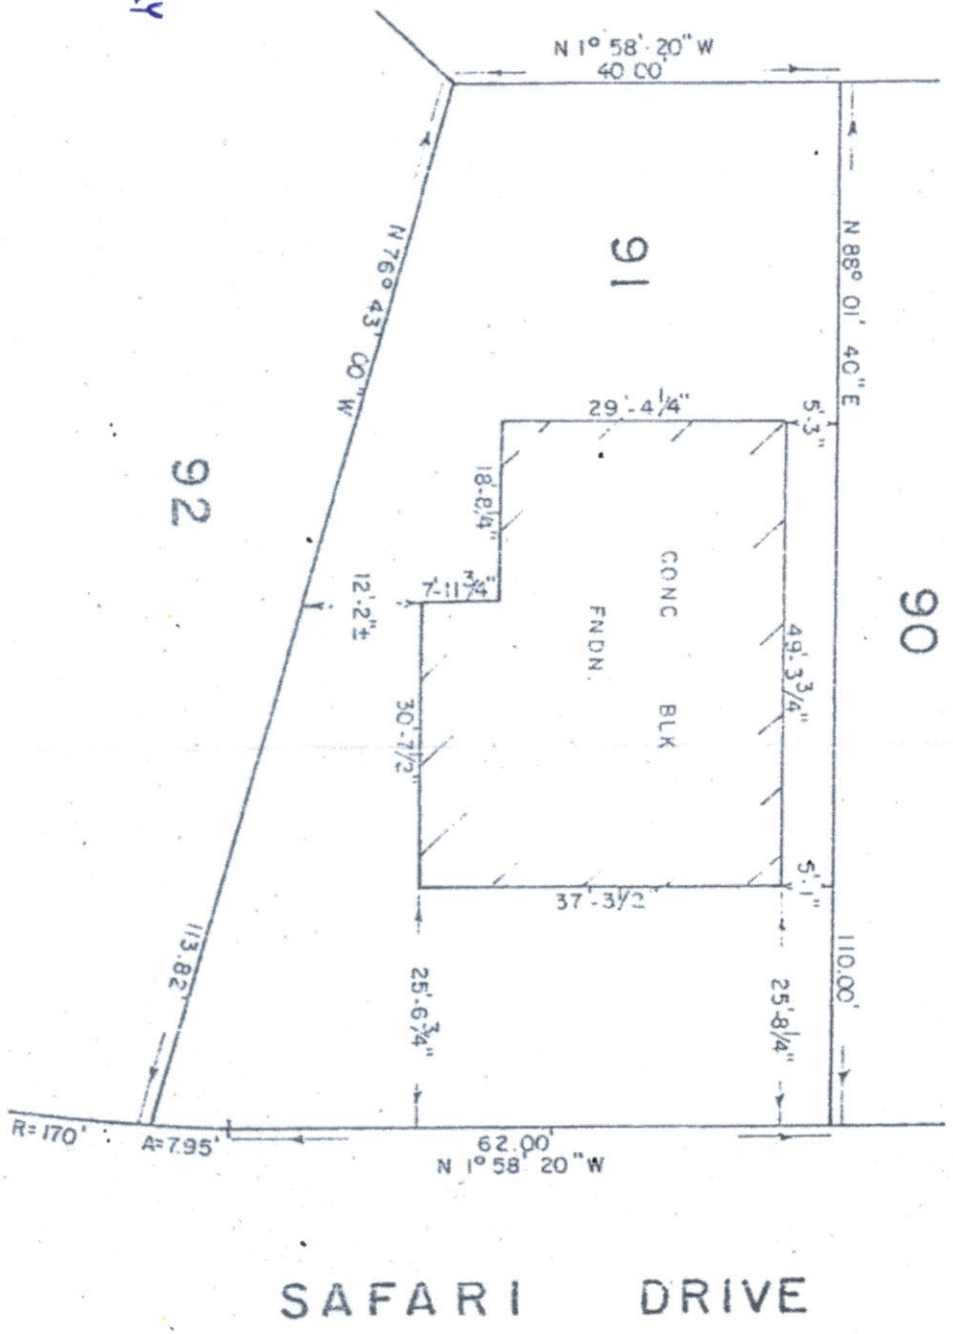

SKETCH SHOWING

LOCATION OF HOUSE SITUATE

ON LOT 91, REG. PLAN N^o 1635

TOWNSHIP OF KINGSTON

SCALE 1" = 20'

SAFARI DRIVE

William H. C. P. O. C.
 27 Nov. 1978
 SMITH AND SMITH
 ONTARIO LAND SURVEYORS
 KINGSTON, ONTARIO